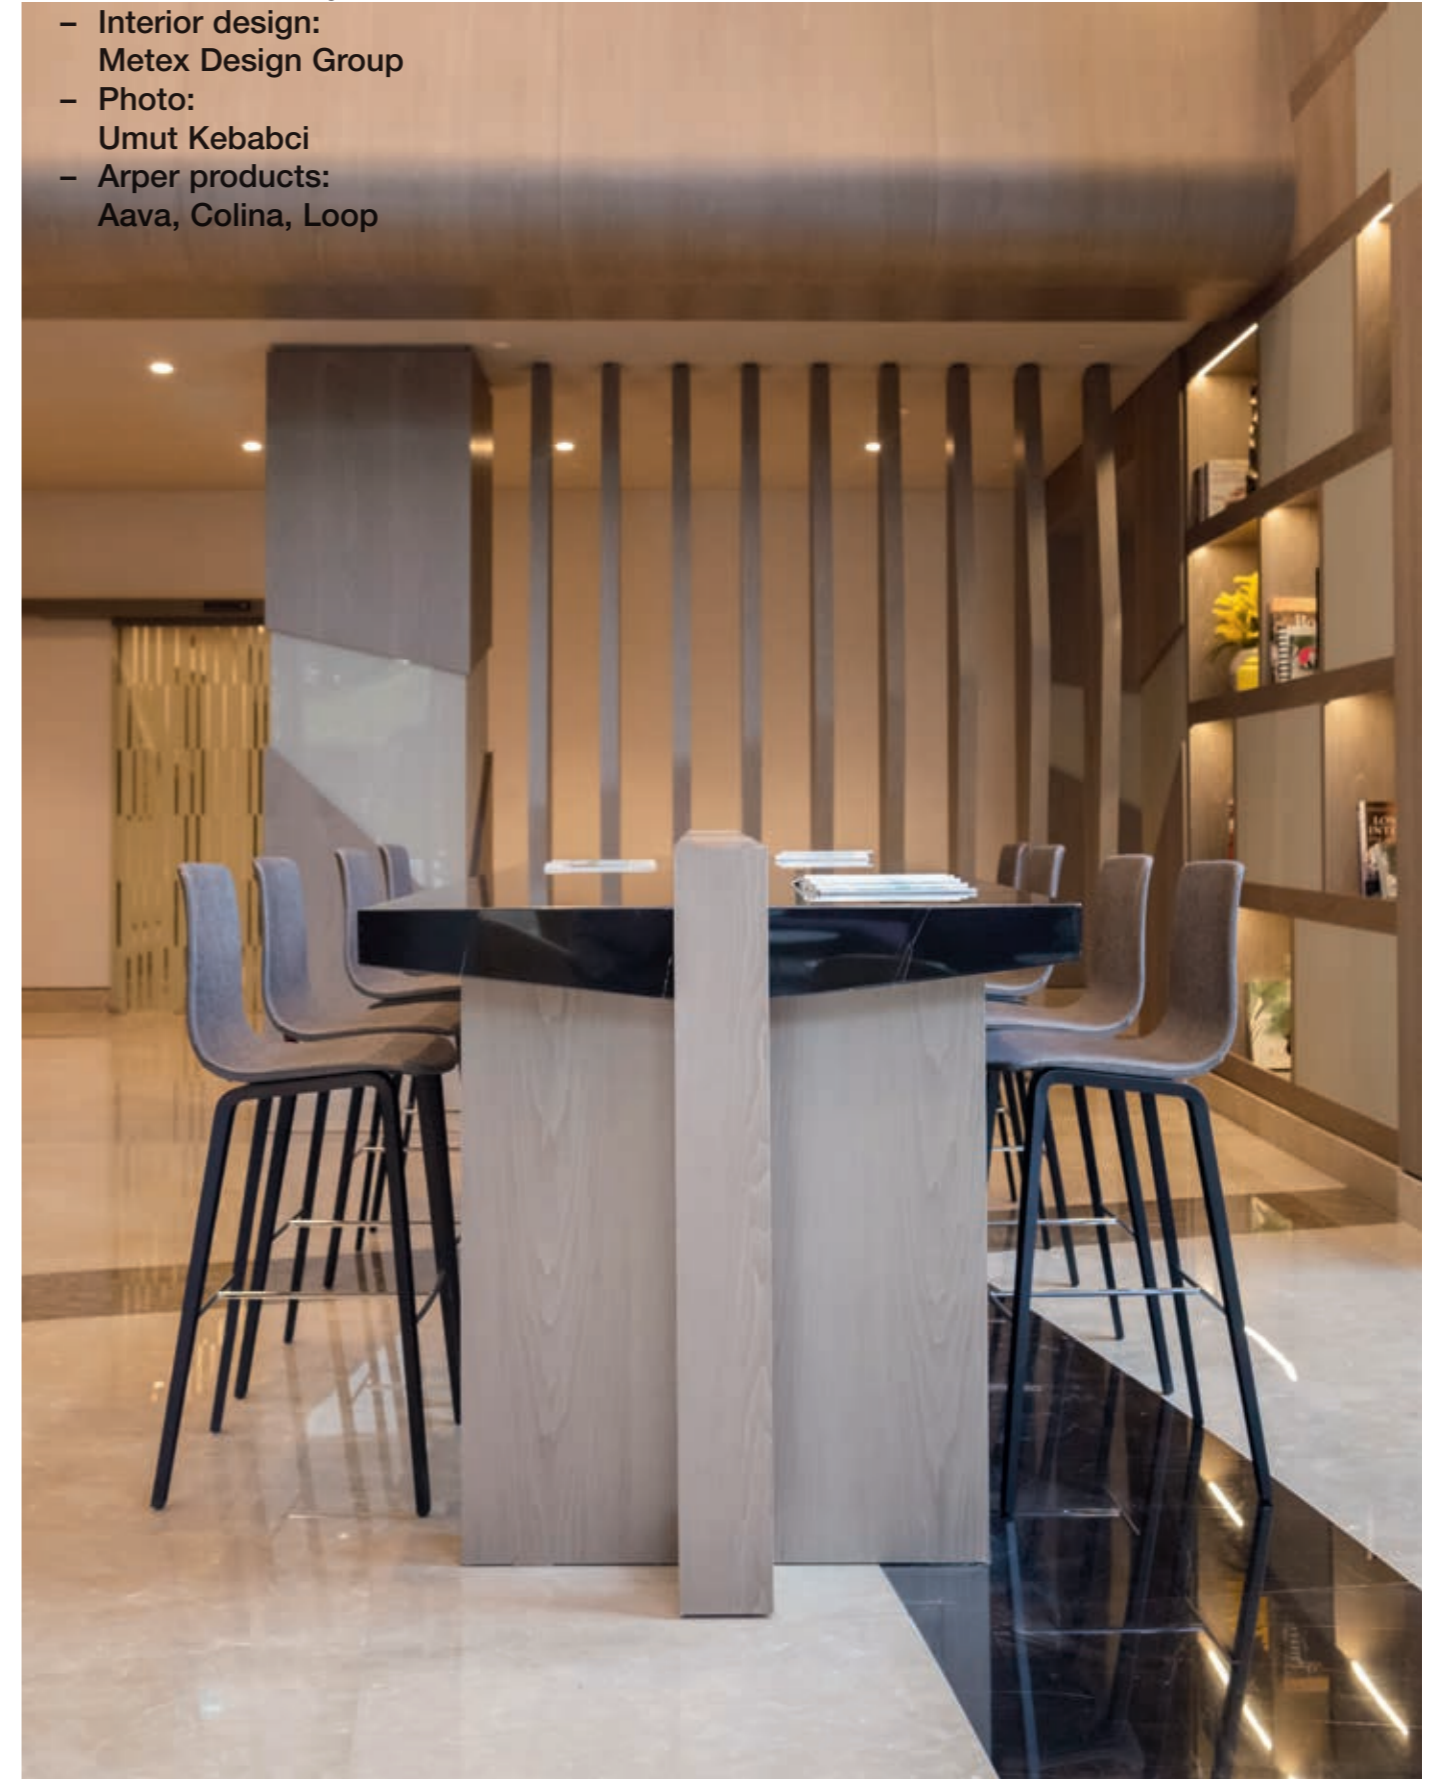

Acibadem Maslak Hospital
Istanbul / Turkey

- Interior design:
  Metex Design Group
- Photo:
  Umut Kebabci
- Arper products:
  Aava, Colina, Loop