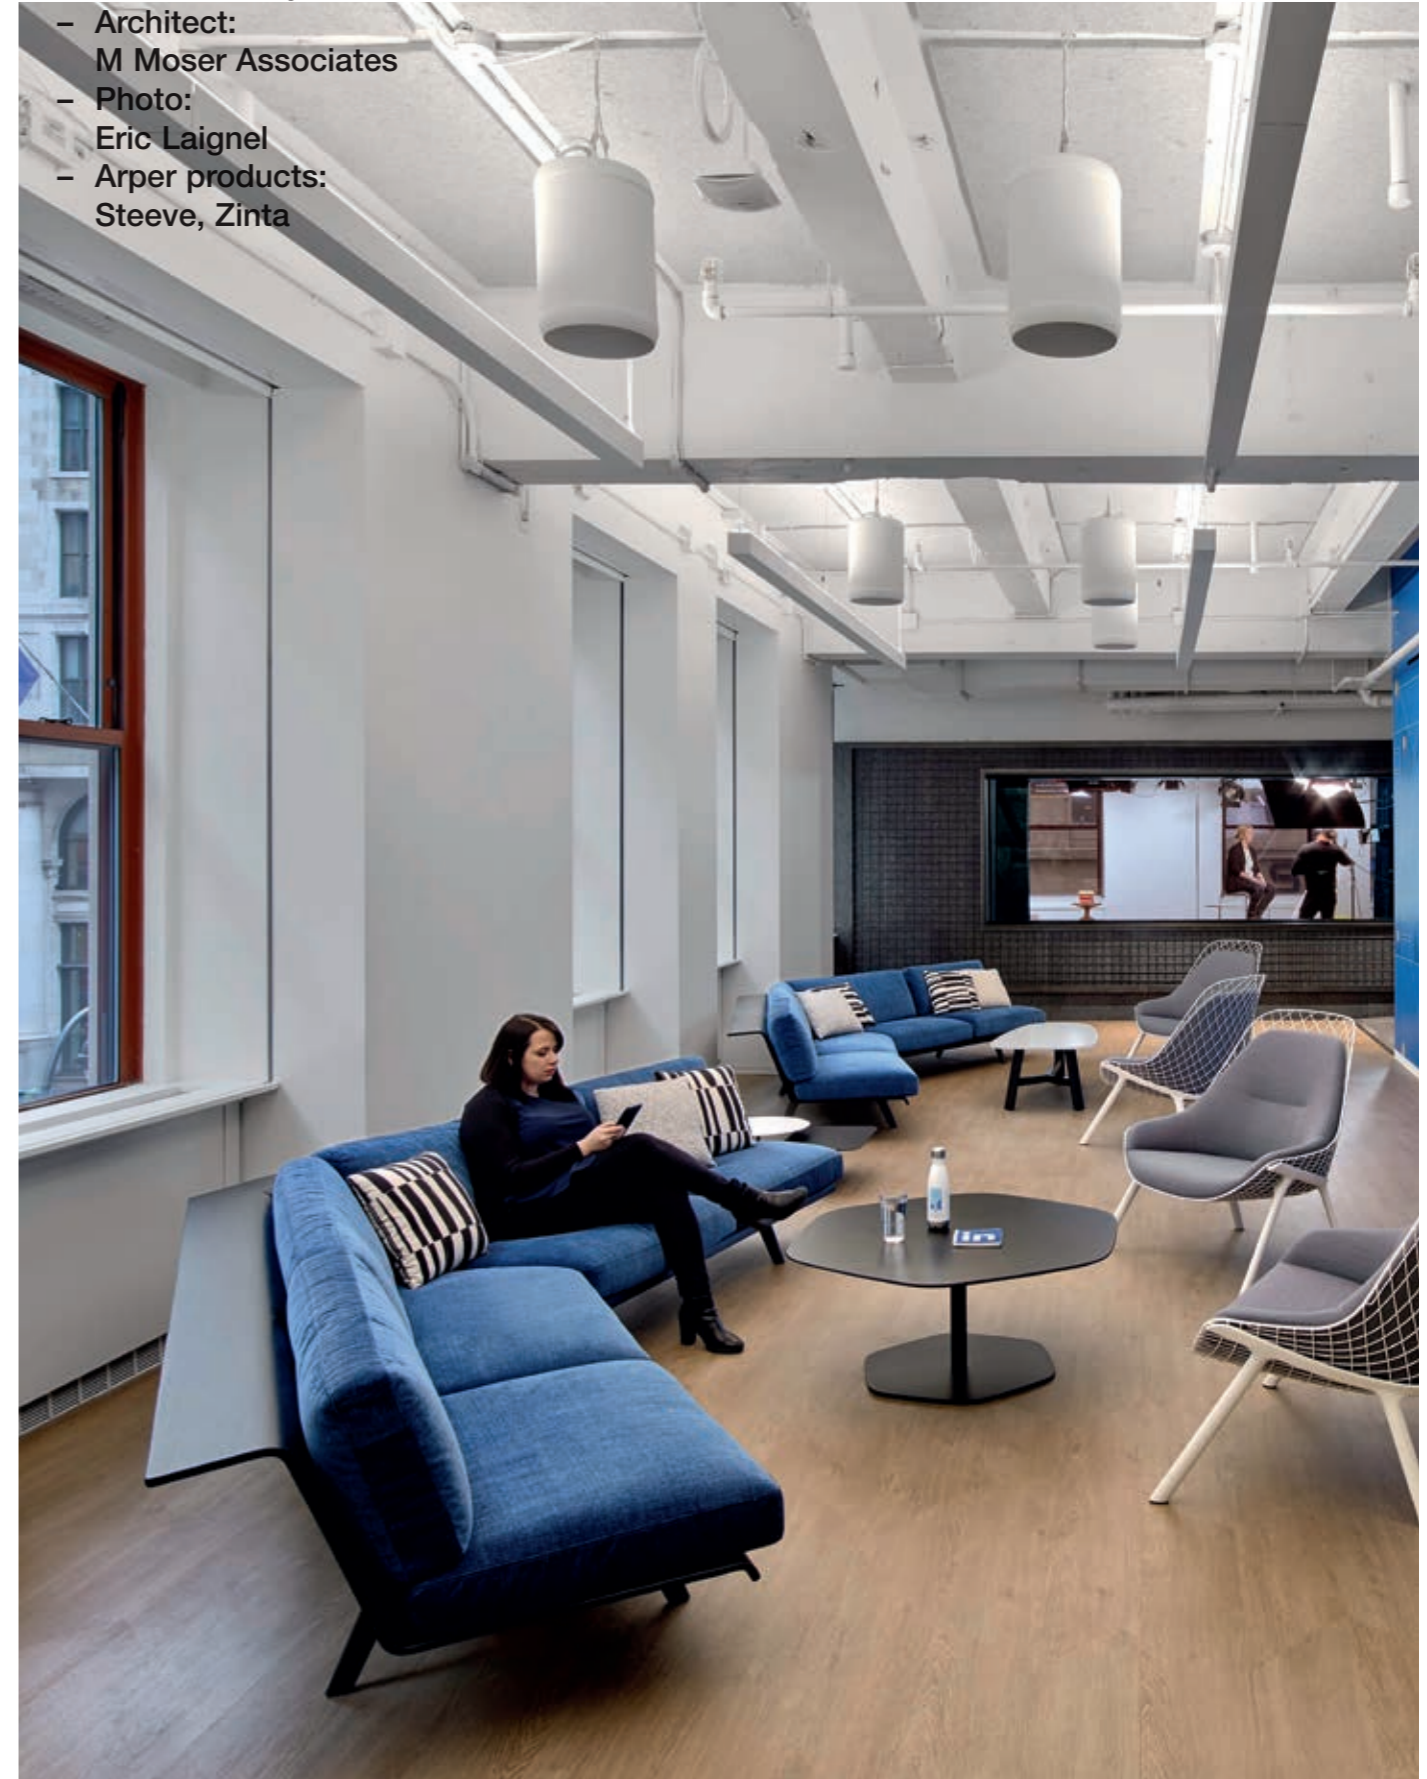

LinkedIn Vertical Campus

New York City / USA

- Architect:
  M Moser Associates
- Photo:
  Eric Laignel
- Arper products:
  Steeve, Zinta