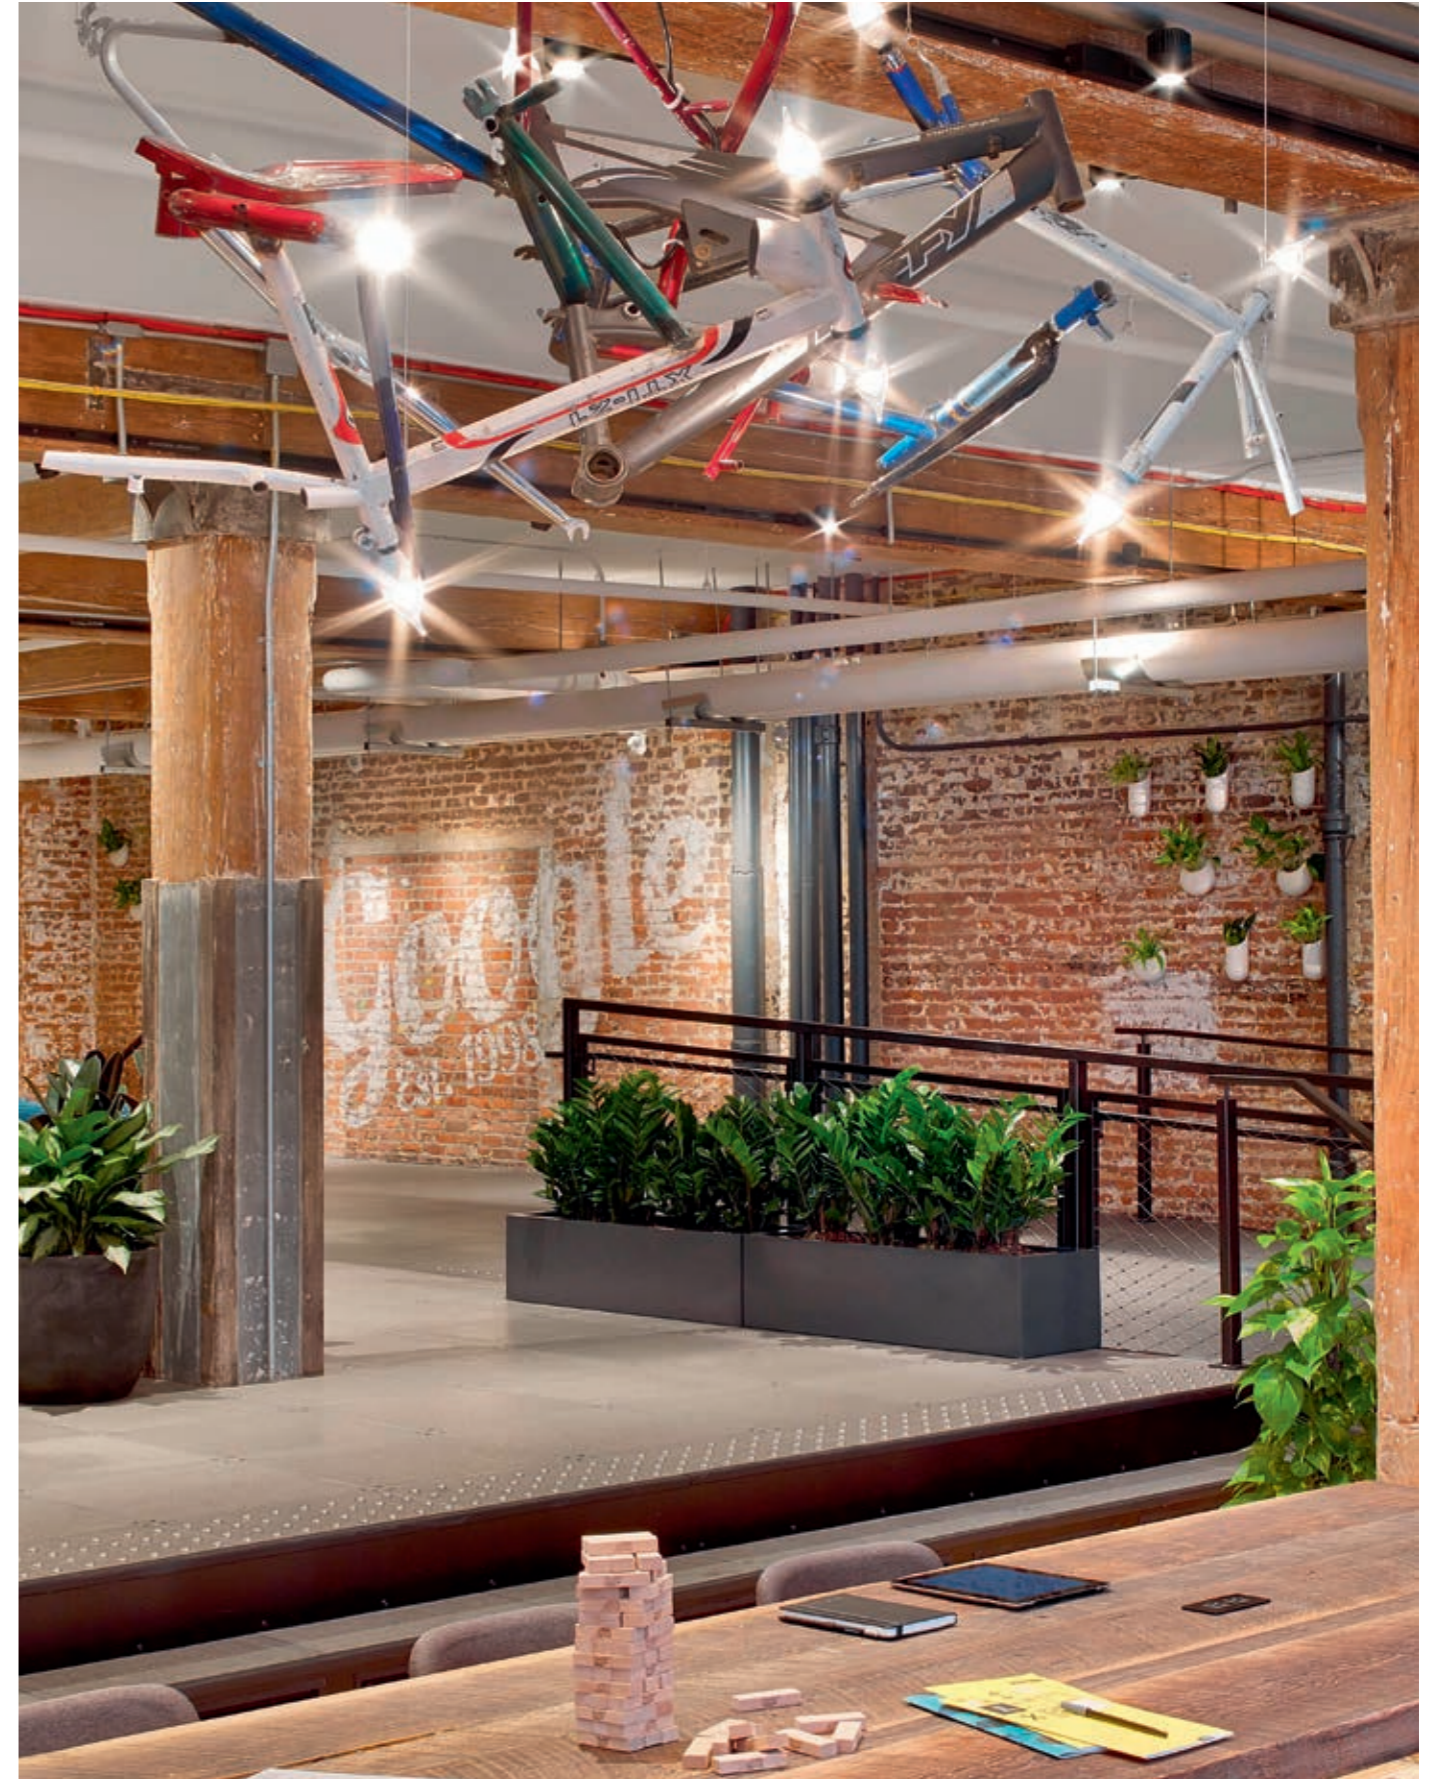

Google New York Offices
New York City / USA

- Architect:
  Interior Architects
- Photo:
  Eric Laignel
- Arper products:
  Duna 02