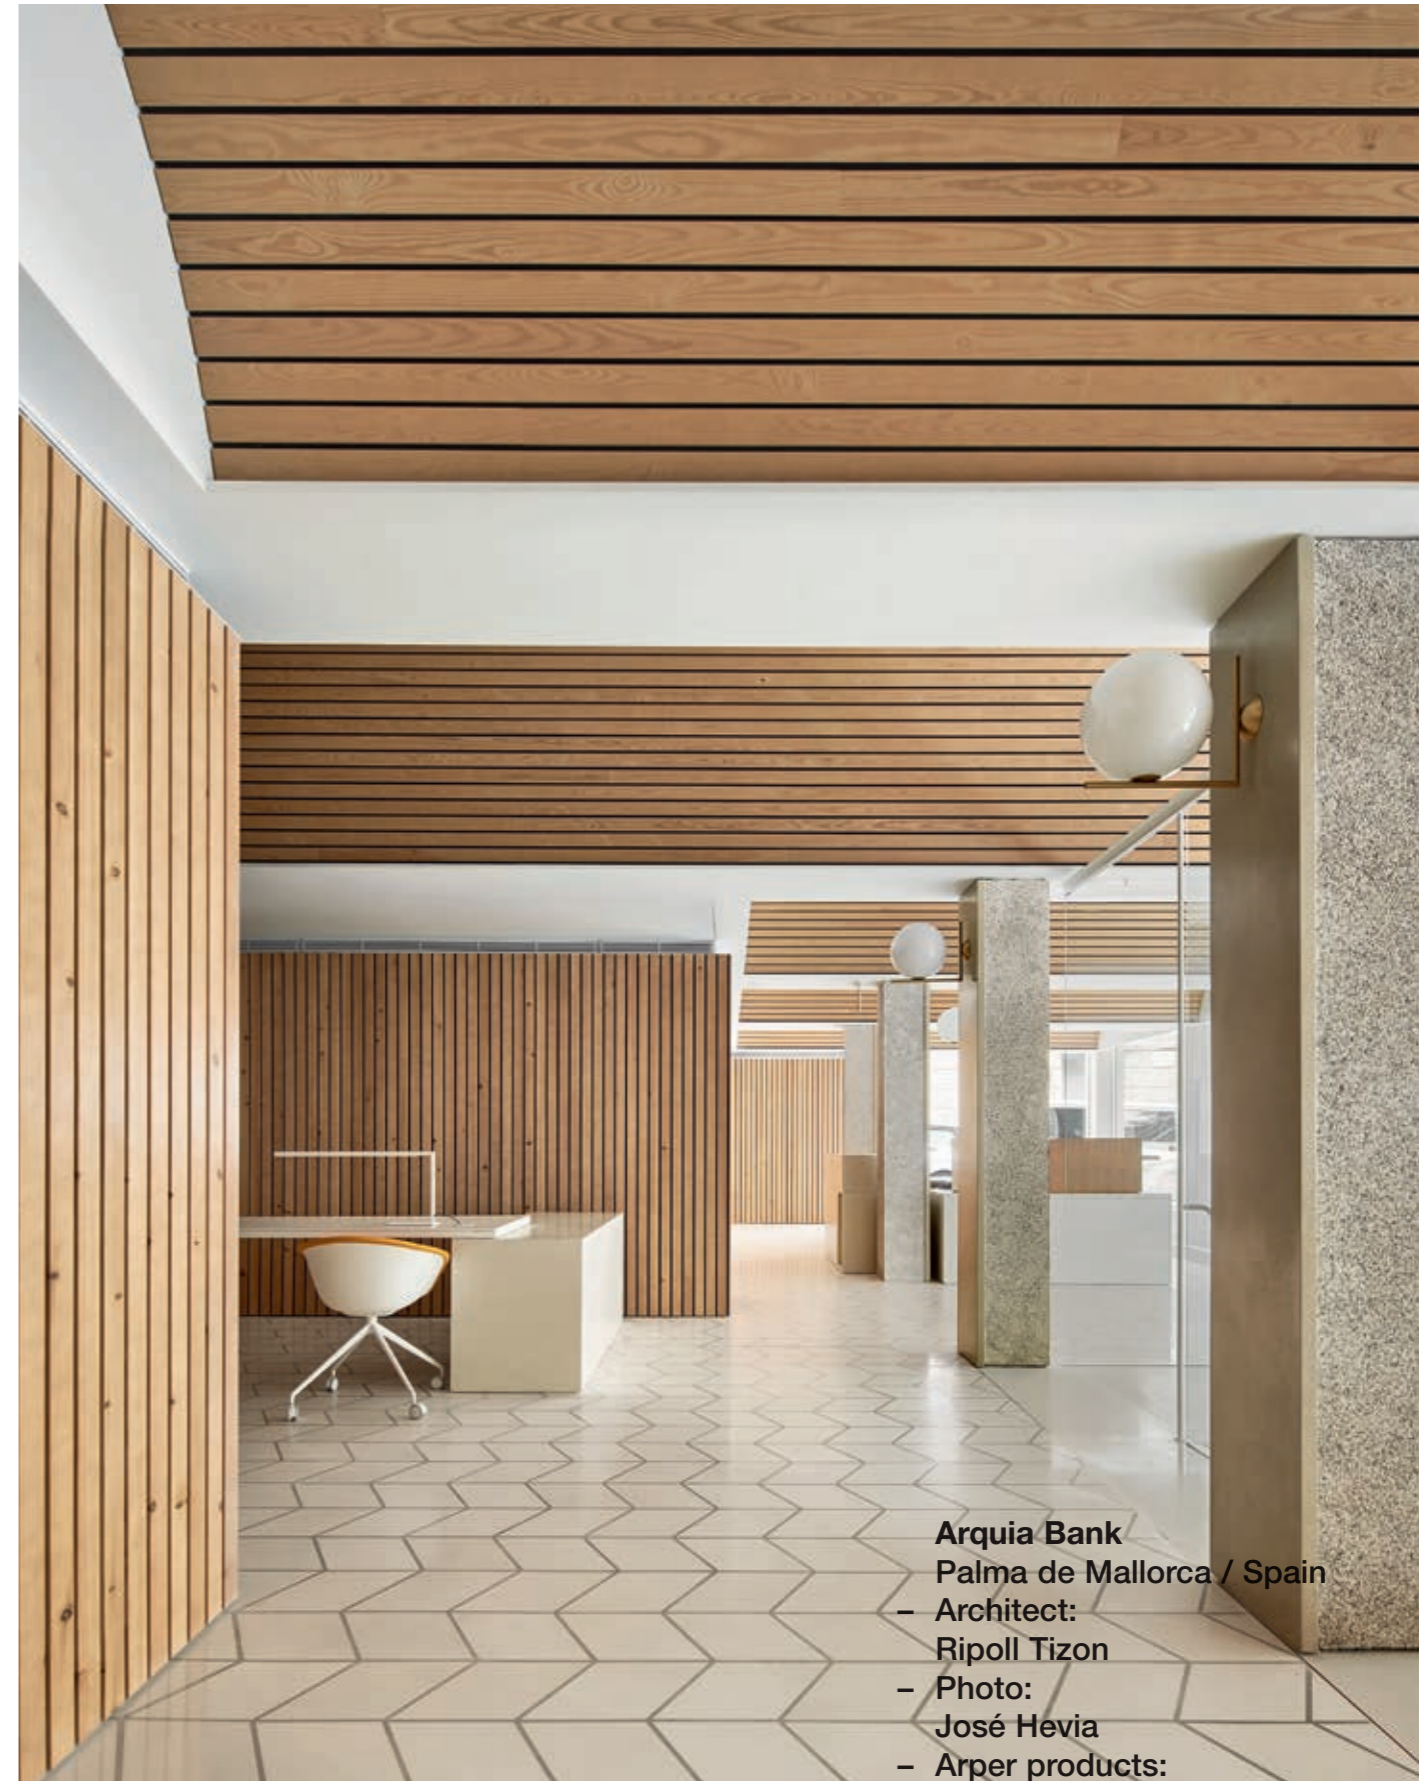

- Architect:  
Cache Atelier
- Photo:  
Minko Minev
- Arper products:  
Duna 02, Saari, Wim

6

7

**Mirae Asset | Blue Mountain**  
Hongcheon / Republic of Korea

- Architect:  
Mirae Asset Design Team,  
SKM, Aurum, IRO Design +  
Planning
- Photo:  
Woojin Park
- Arper products:  
Catifa 53, Cross, Dizzie,  
Duna 02, Juno, Leaf, Loop,  
Pix, Saya