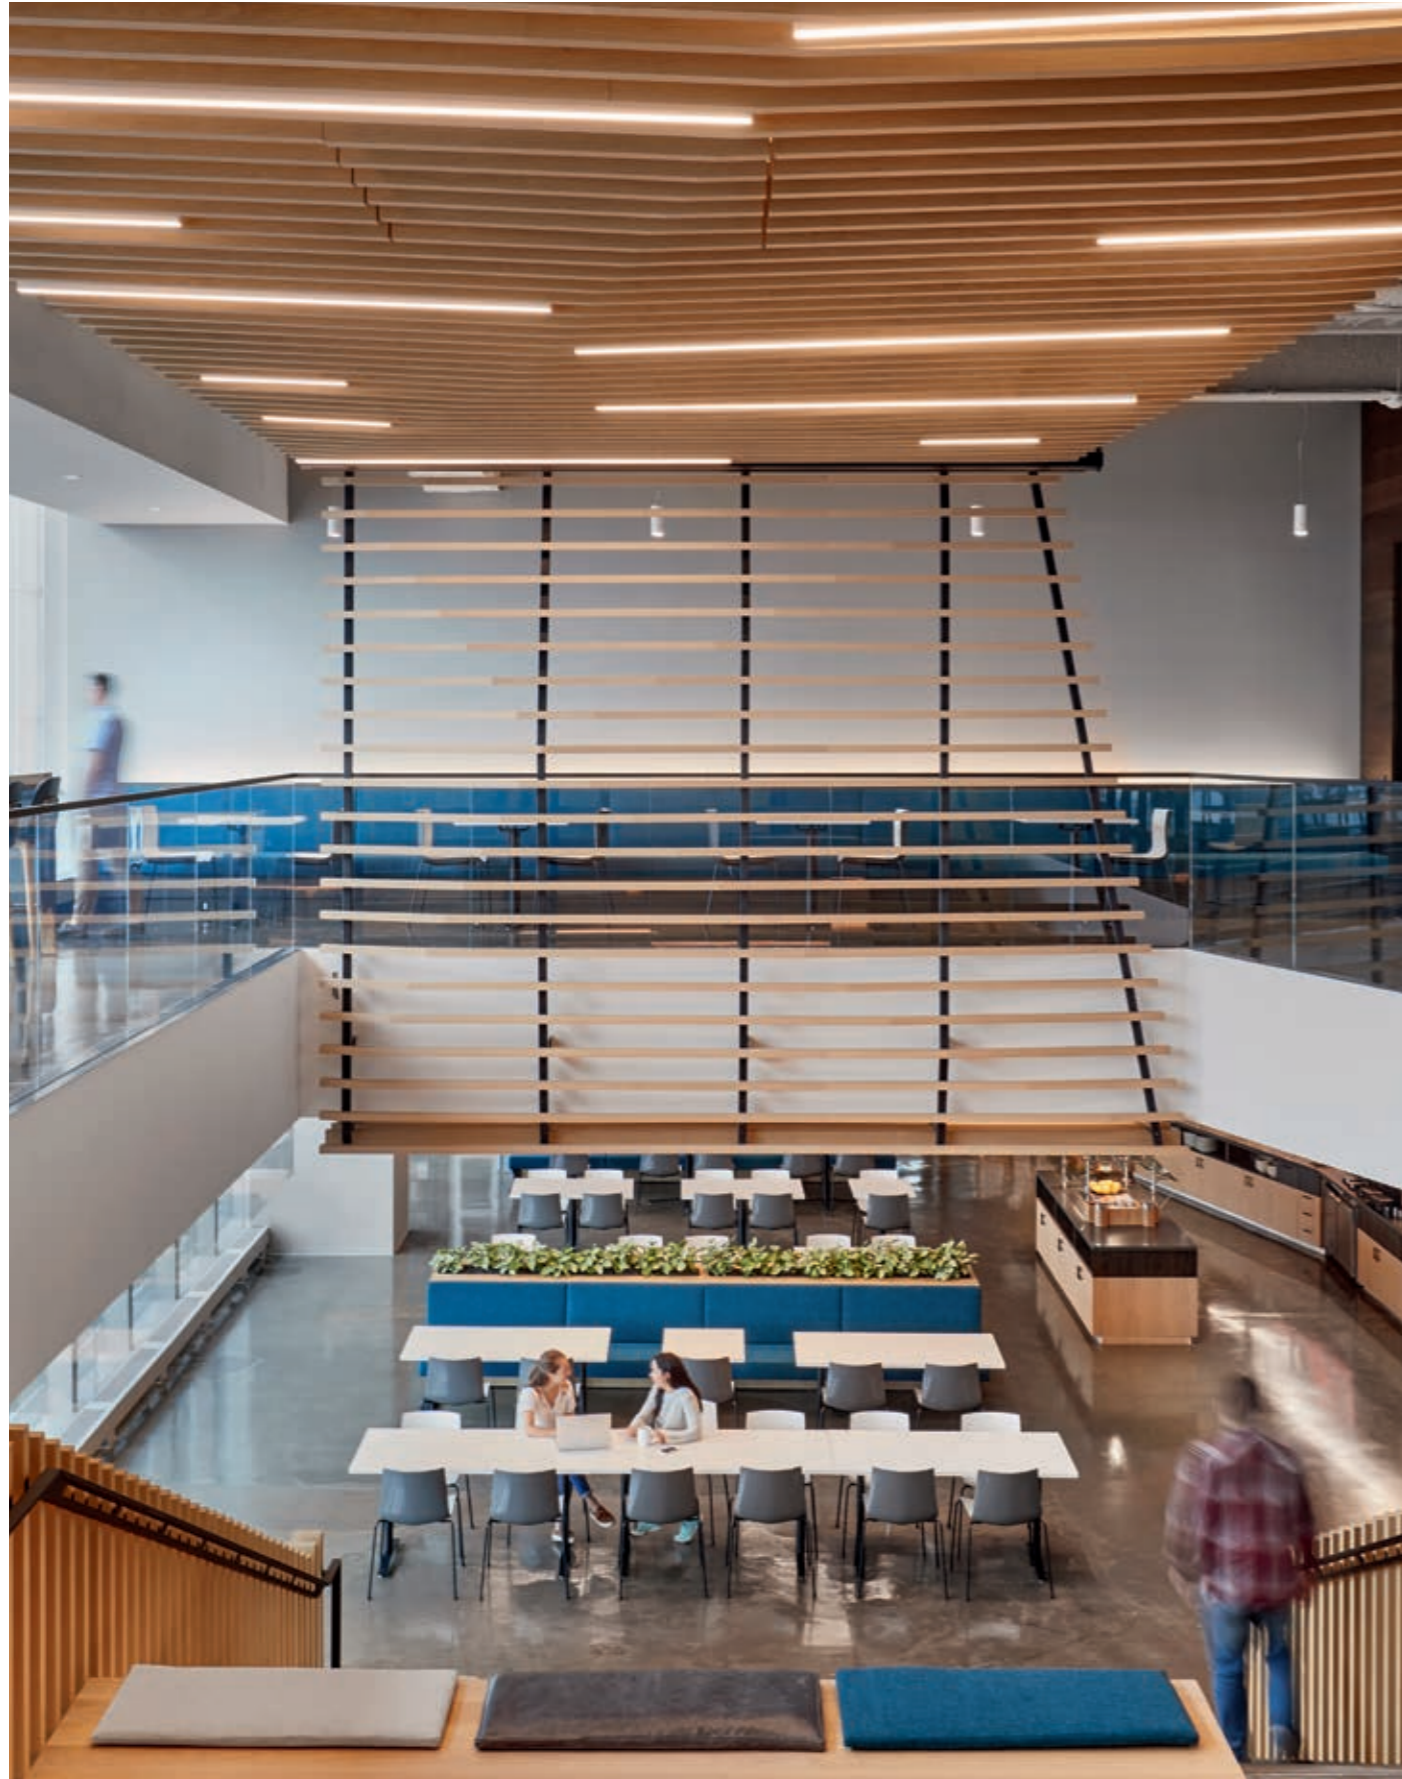

**My Food Bag Offices**  
Auckland / New Zealand

- Interior design:  
Y-6
- Photo:  
Incredible Images
- Arper products:  
Catifa 46, Catifa 53

**AEB Offices**  
Stuttgart / Germany

- Architect:  
Riehle+Assoziierte
- Interior design:  
Ippolito Fleitz Group —  
Identity Architects
- Photo:  
Alec Bastian
- Arper products:  
Duna 02, Pix