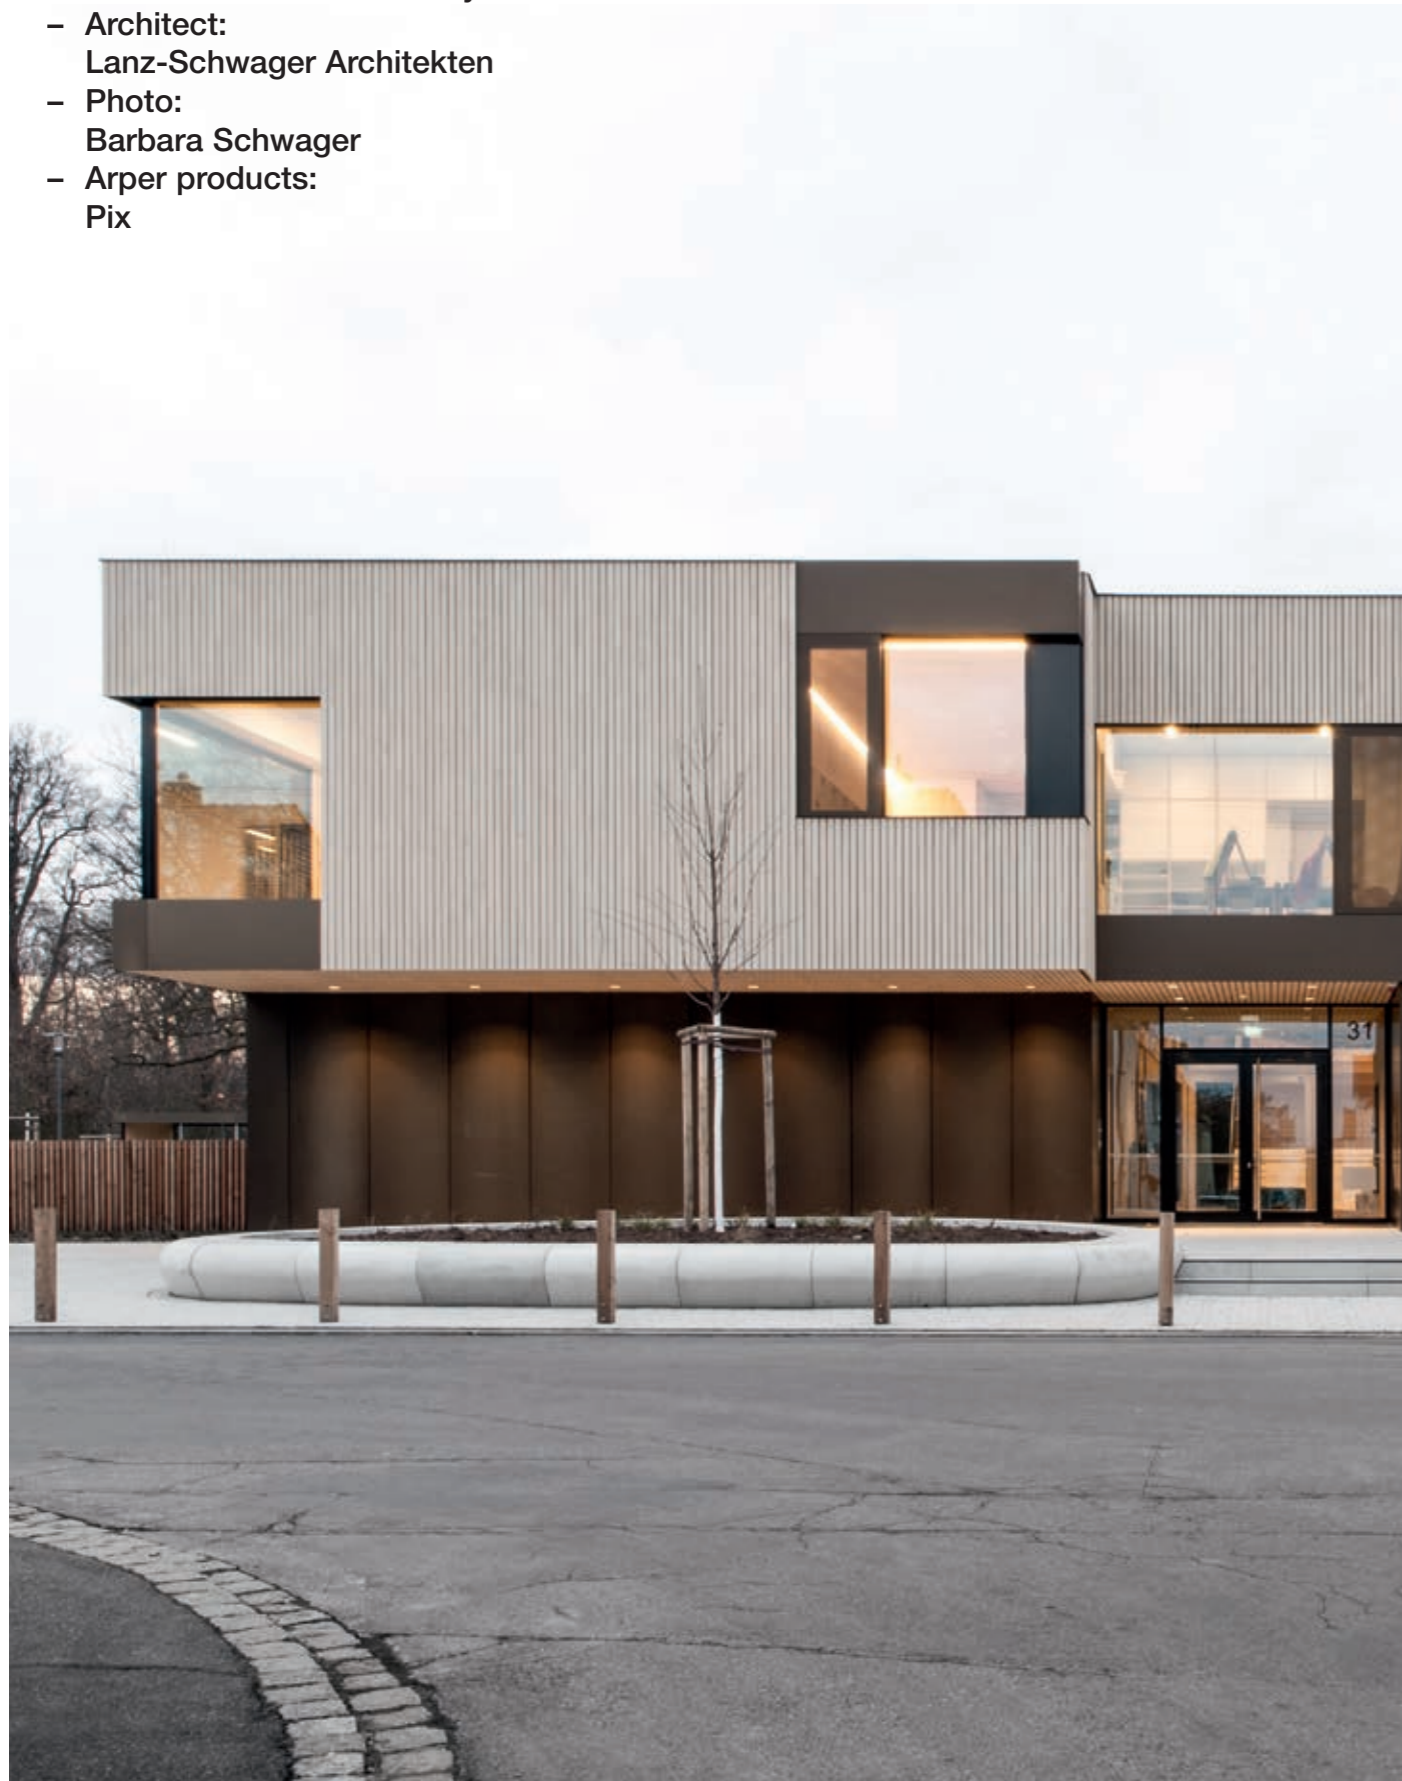

Kinderhaus im Riedlepark School

Friedrichshafen / Germany

- Architect:
  Lanz-Schwager Architekten
- Photo:
  Barbara Schwager
- Arper products:
  Pix