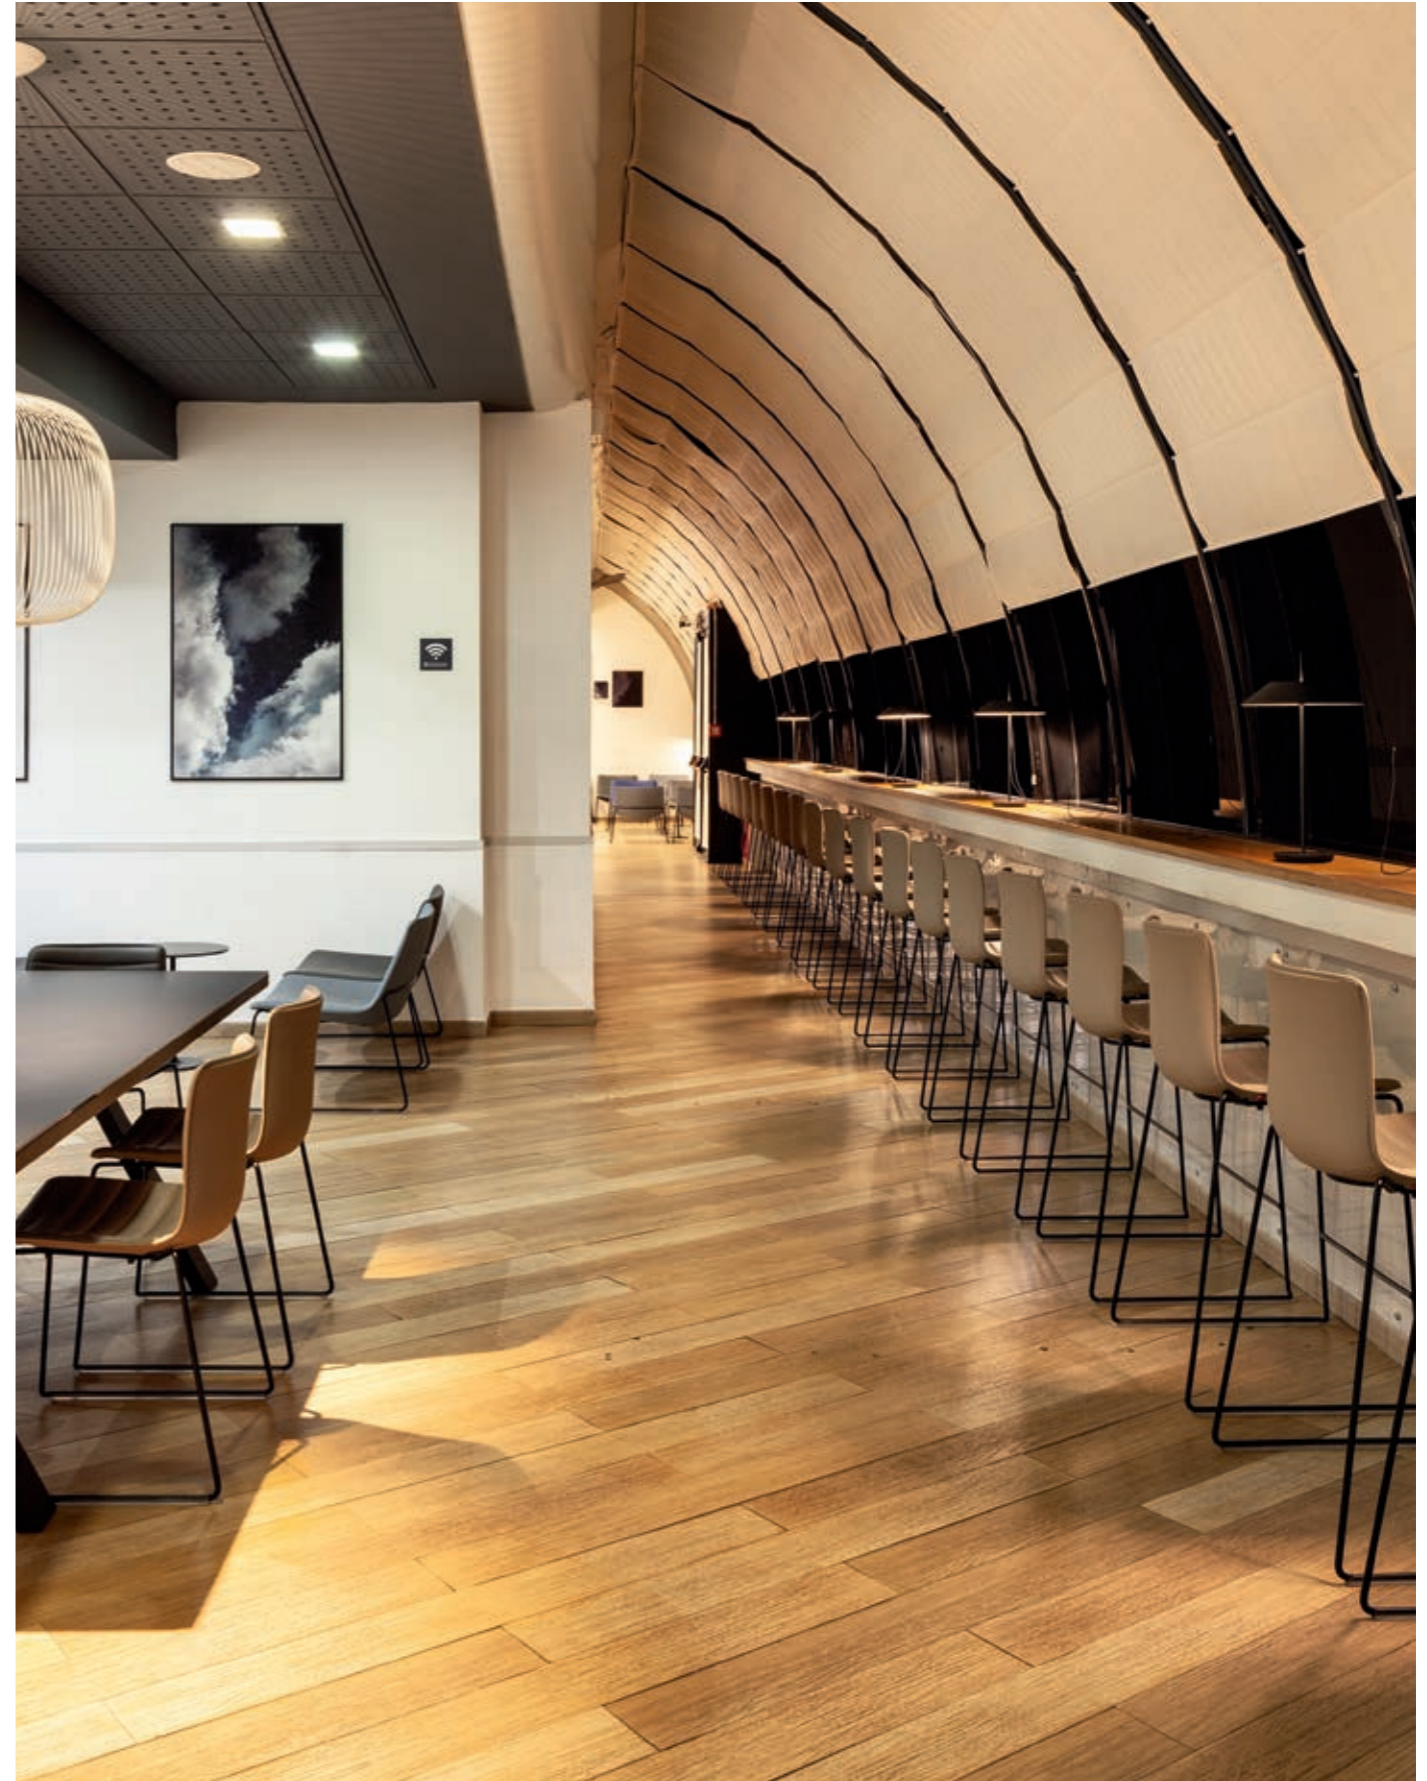

**Edwards & Co. Salon**  
Surry Hills / Australia

- Photo:  
Melinda Cartmer
- Arper products:  
Catifa 53, Palm

**Avia Partner  
Passenger Lounge**

Rome / Italy

- Interior design:  
Up to You Studio Creativo
- Photo:  
Marco Covi
- Arper products:  
Catifa 46, Catifa 60,  
Catifa 70, Catifa 80, Cross,  
Dizzie, Wim, Zinta