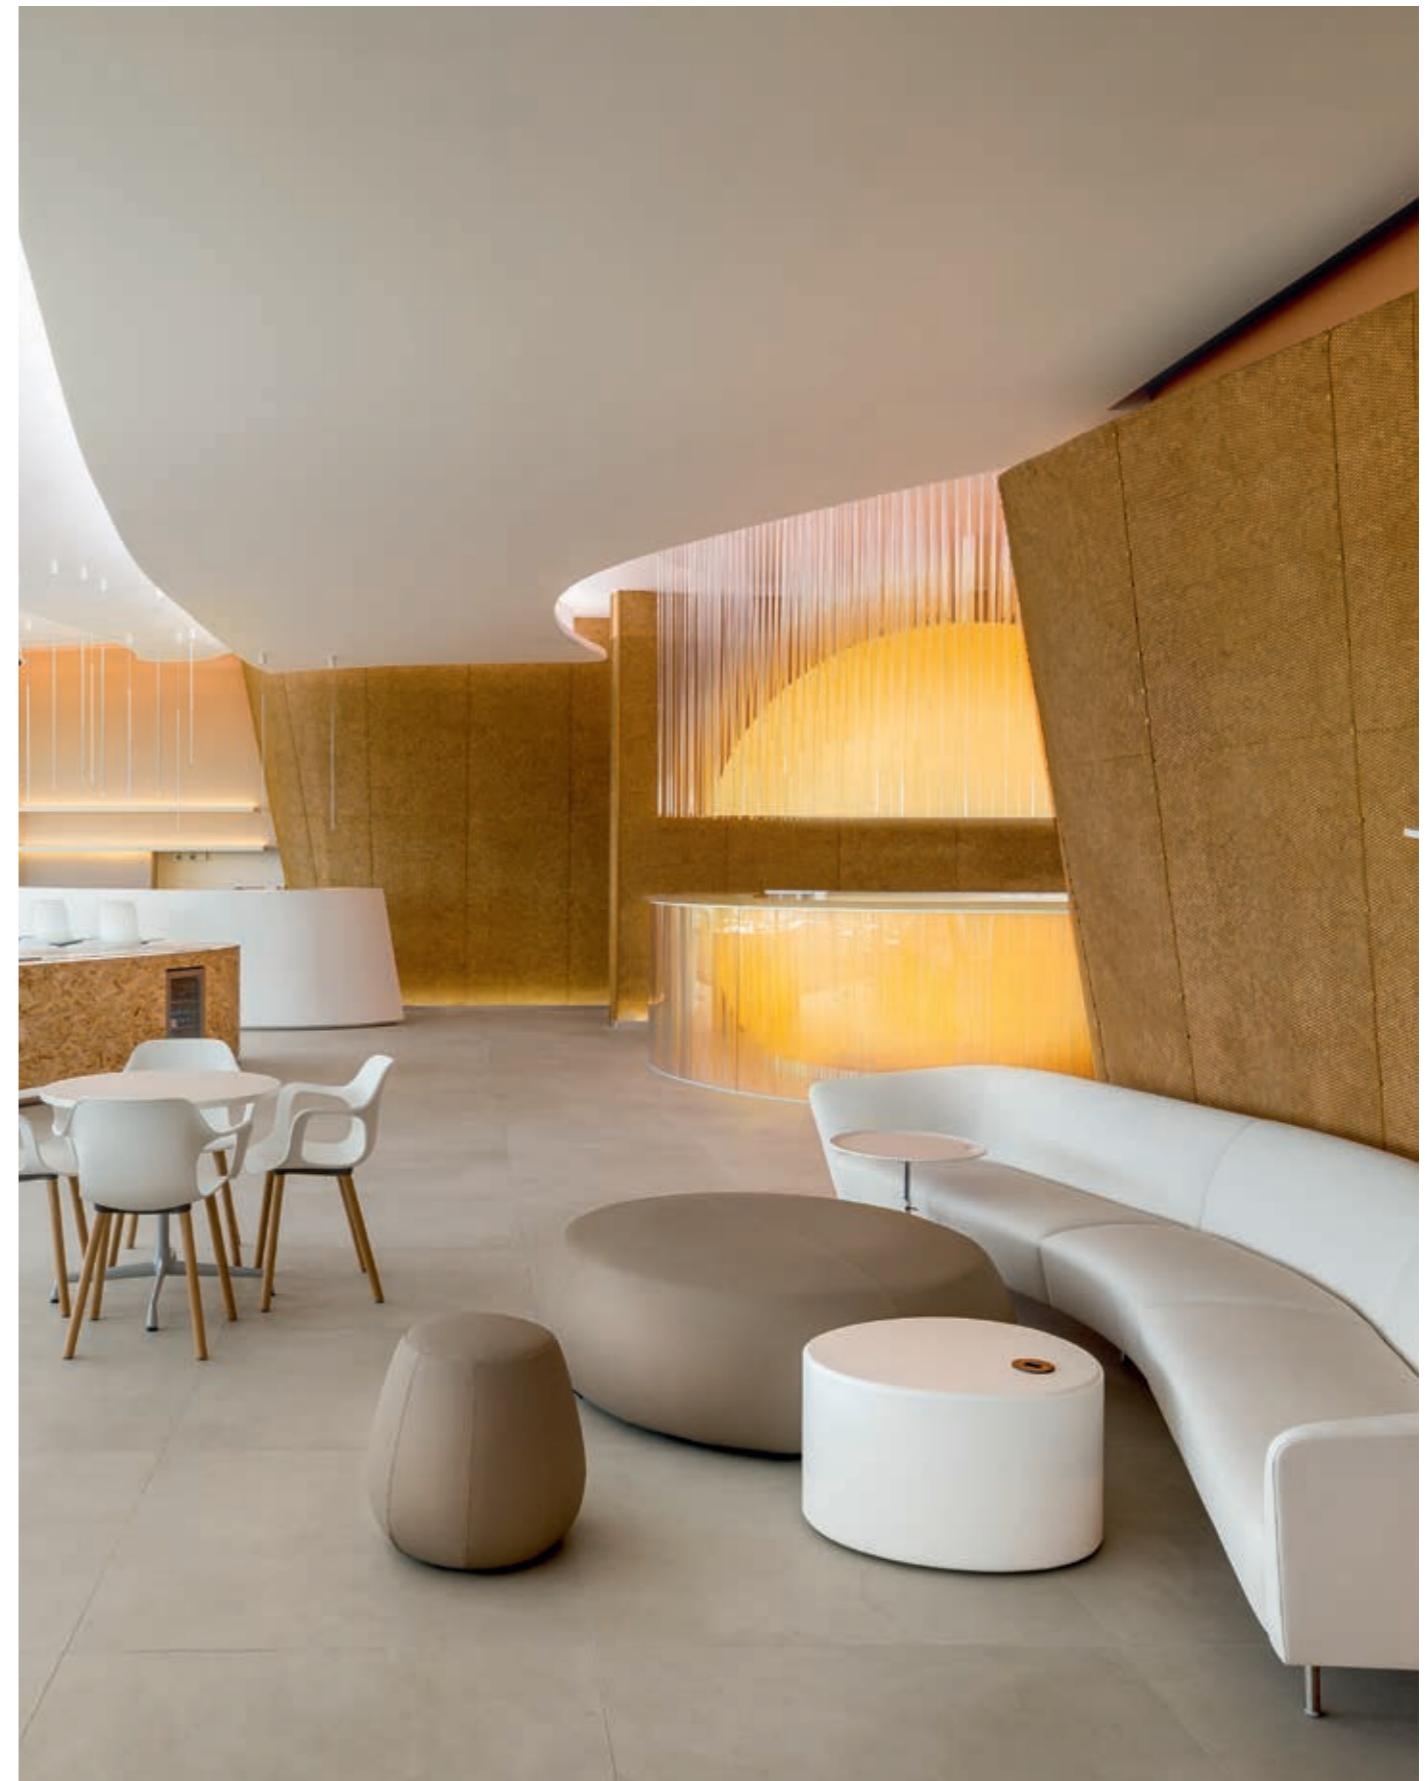

58

59

**Platov Airport Business Lounge**

Rostov-on-Don / Russia

- Architect:  
VOX Architects
- Photo:  
Mamuka Khelashvili
- Arper products:  
Colina, Loop, Pix

**LinkedIn Vertical Campus**

New York City / USA