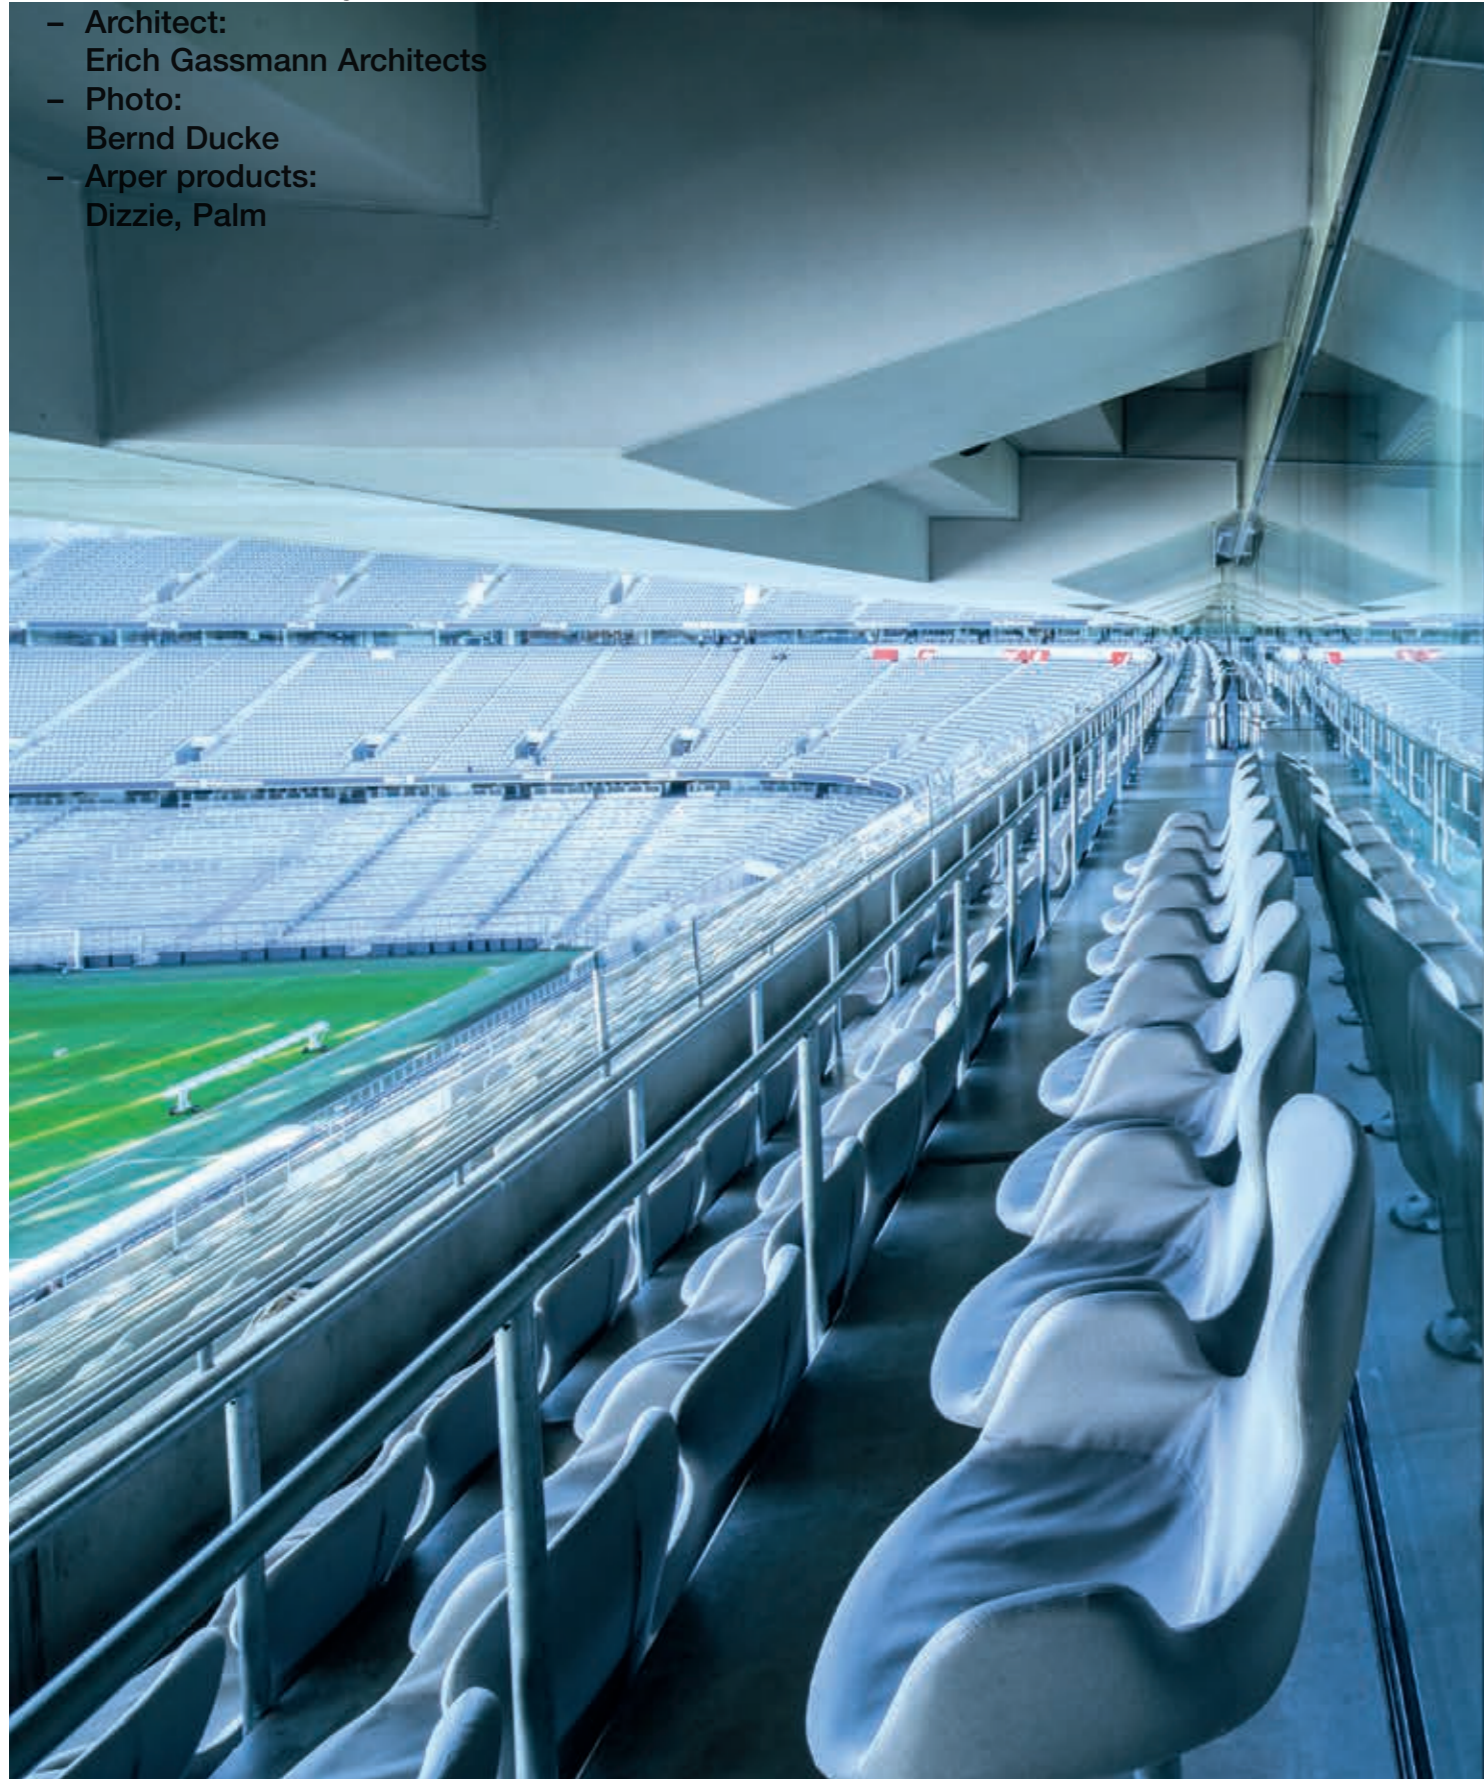

Allianz Arena | KNAUF Loge
Munich / Germany

- Architect:
  Erich Gassmann Architects
- Photo:
  Bernd Duche
- Arper products:
  Dizzie, Palm