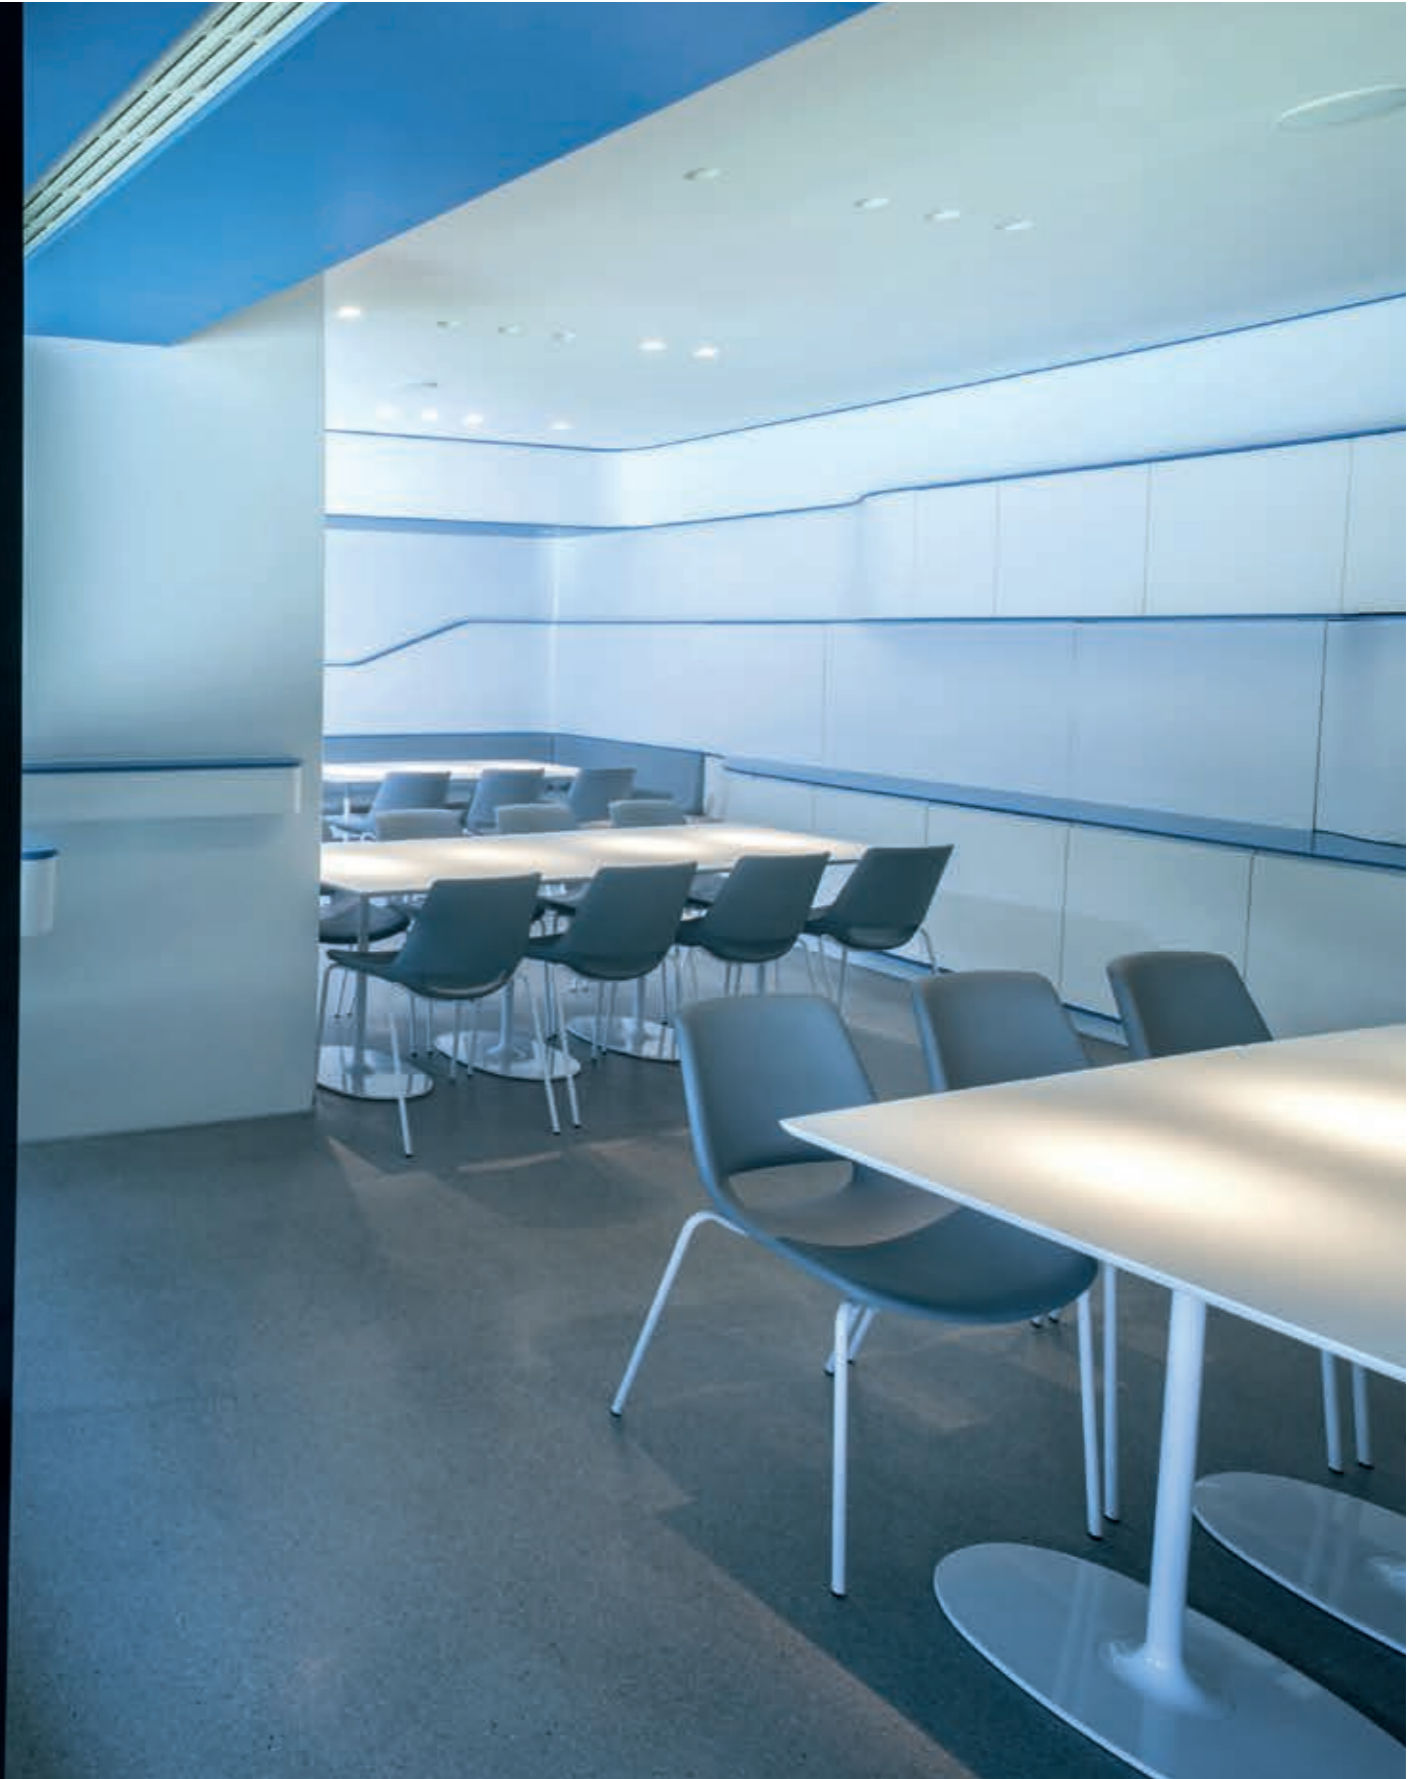

Allianz Arena | KNAUF Loge
Munich / Germany

- Architect:
  Erich Gassmann Architects
- Photo:
  Bernd Duche
- Arper products:
  Dizzie, Palm