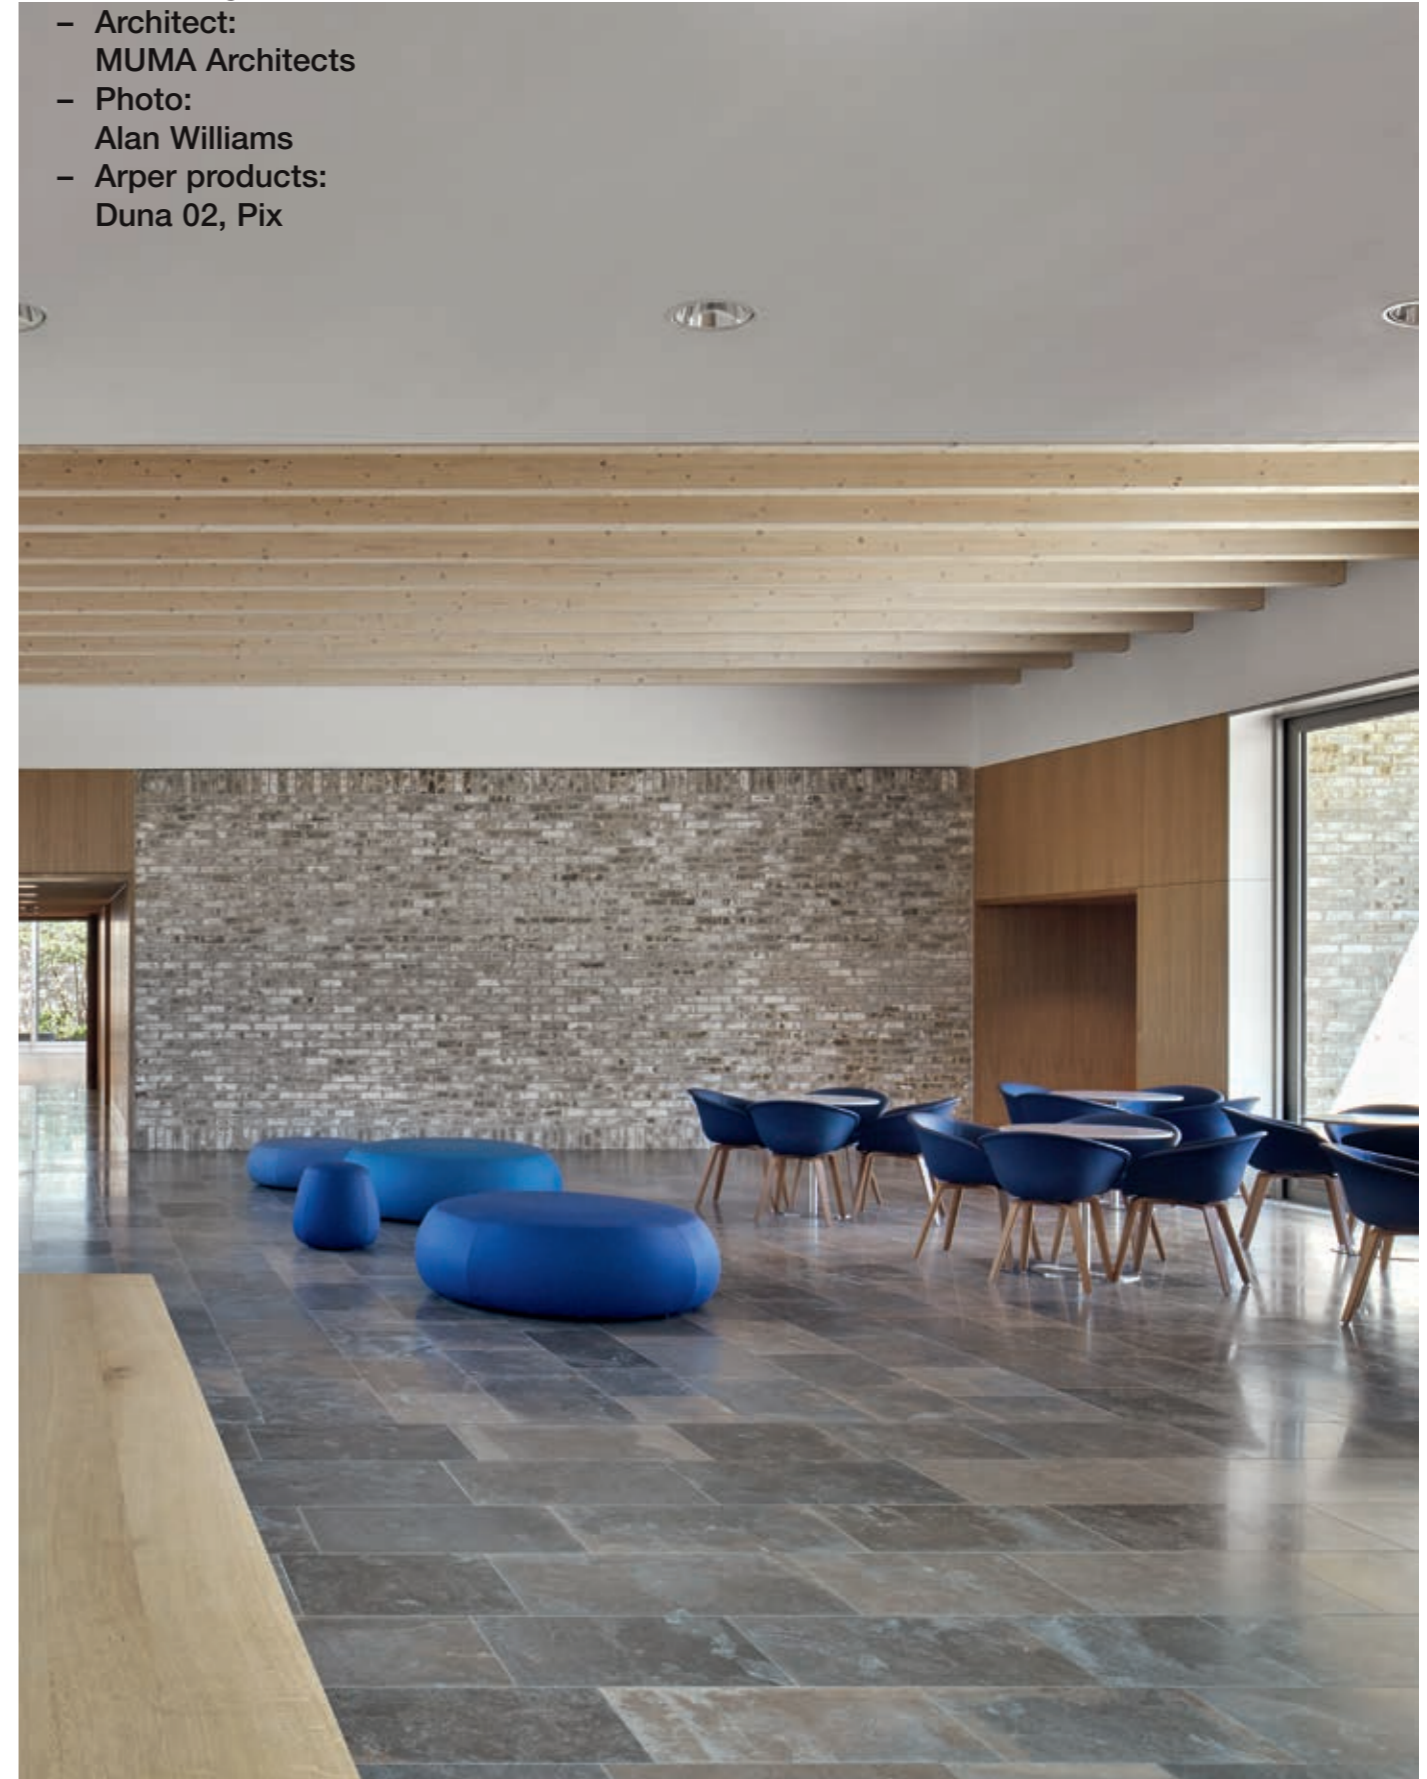

Sydney / Australia

- Architect:  
The Bold Collective
- Photo:  
Andrew Worssam
- Arper products:  
Catifa 46

**Storey's Fields Community Centre**  
Cambridge / UK

- Architect:  
MUMA Architects
- Photo:  
Alan Williams
- Arper products:  
Duna 02, Pix