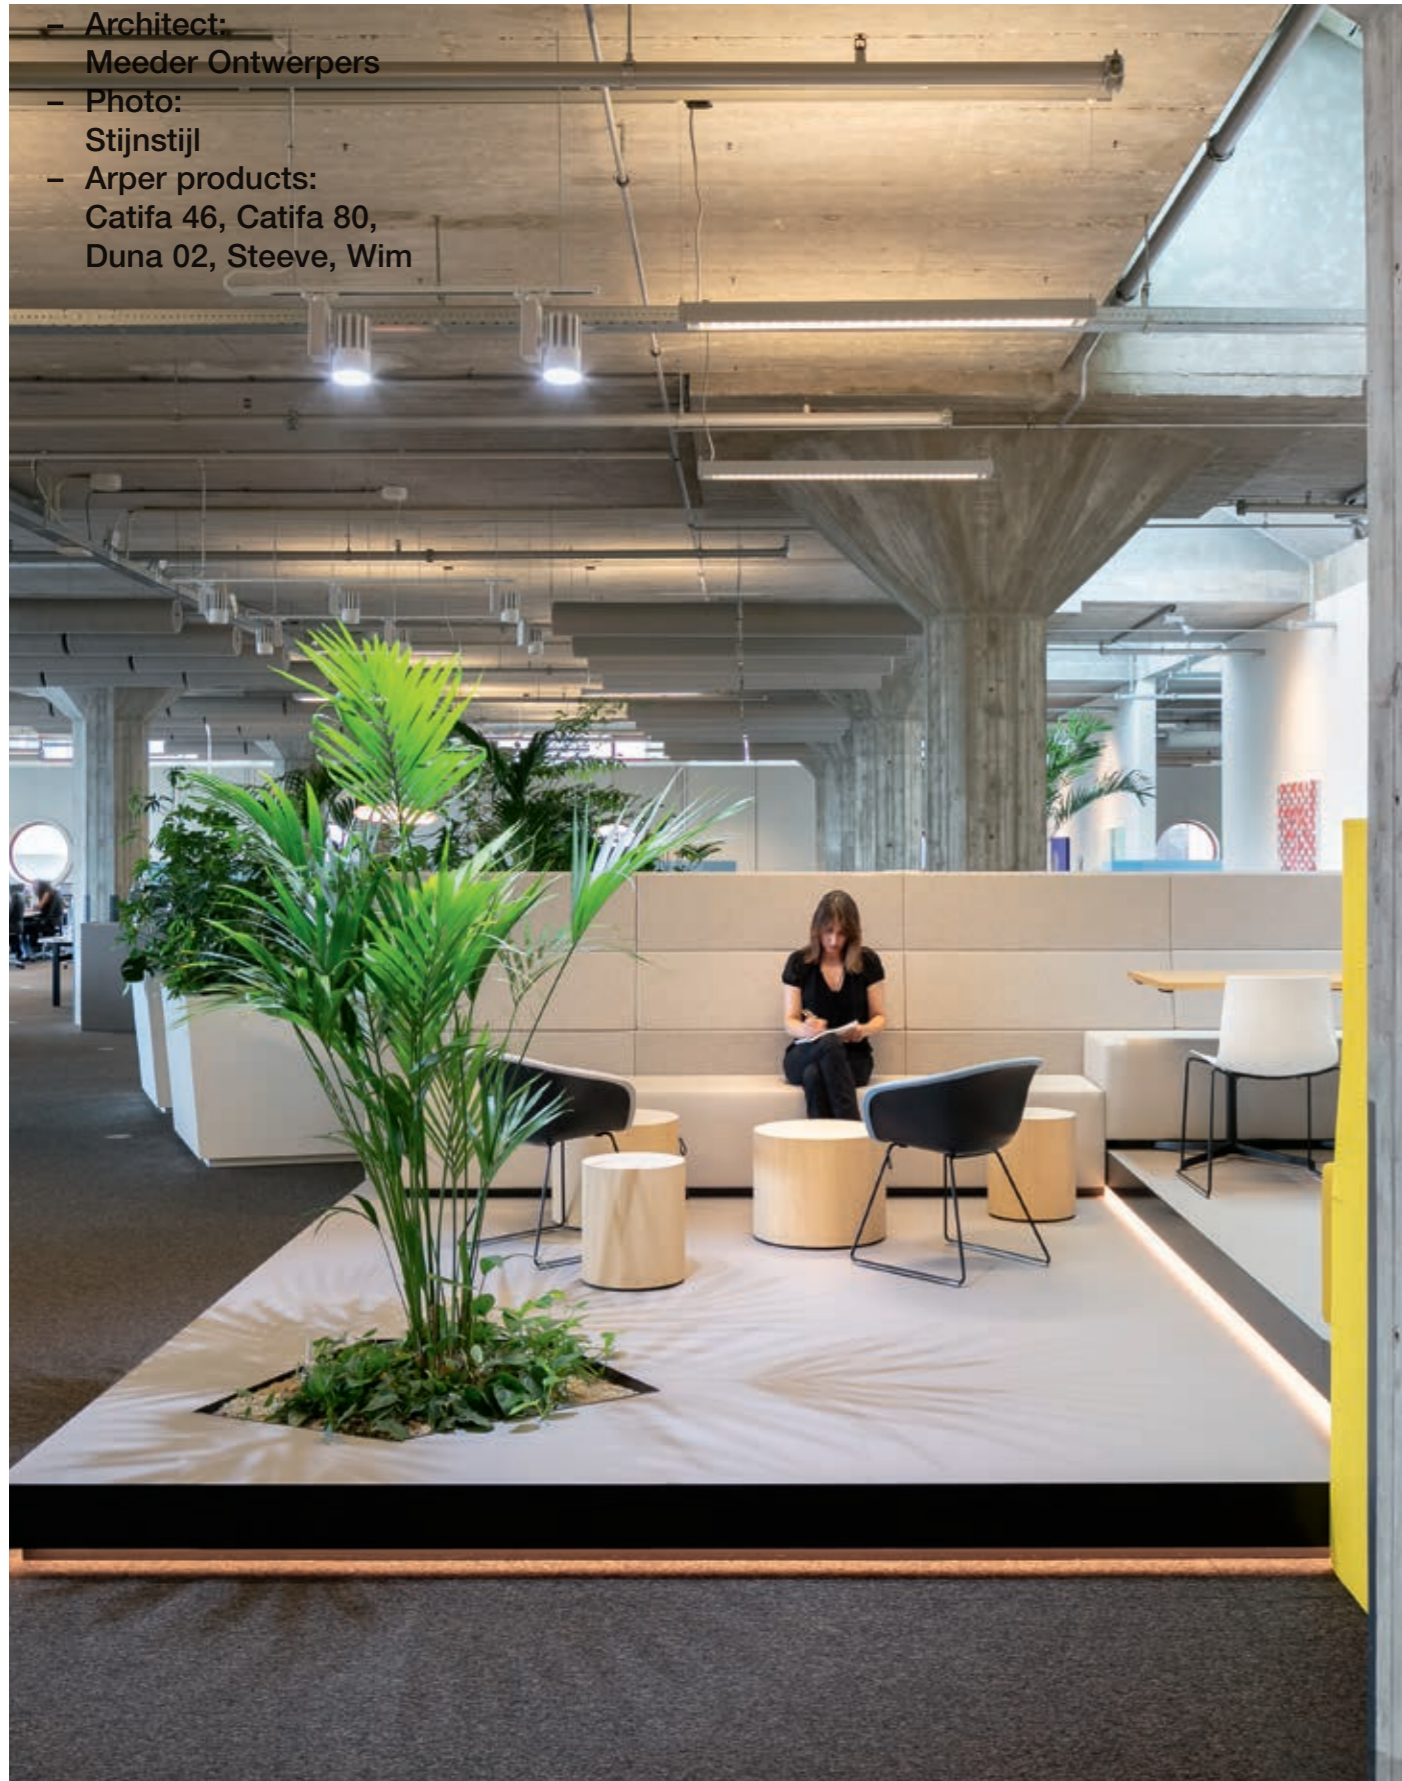

**Hoofdkantoor YUKI Offices
Rotterdam / The Netherlands**

- Architect:
  Meeder Ontwerpers
- Photo:
  Stijnstijl
- Arper products:
  Catifa 46, Catifa 80,
  Duna 02, Steeve, Wim